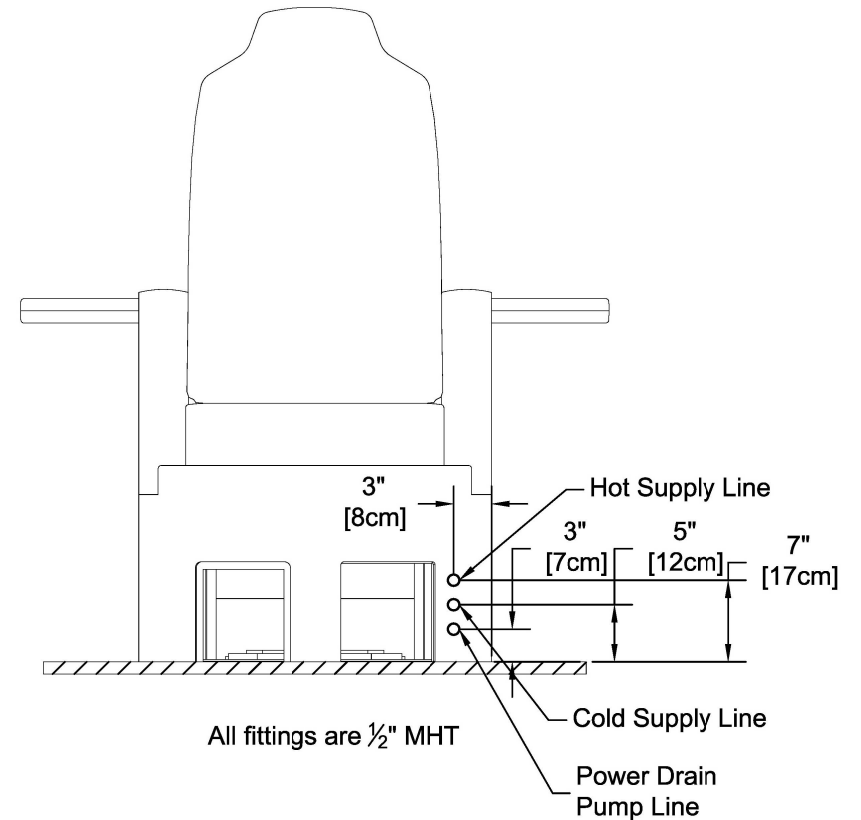

EUROPEAN TOUCH™

Solace Collection Whirlpool Pedicure Spa Traditional Whirlpool (with Jets) & Crystal Clean™ Pipe-Free® Dimensional Drawings

EUROPEAN TOUCH™

Solace Collection Whirlpool Pedicure Spa

Crystal Clean™ Pipe-Free® Dimensional Drawing

EUROPEAN TOUCH™

Solace Collection Whirlpool Pedicure Spa Traditional Whirlpool (with Jets) Dimensional Drawing