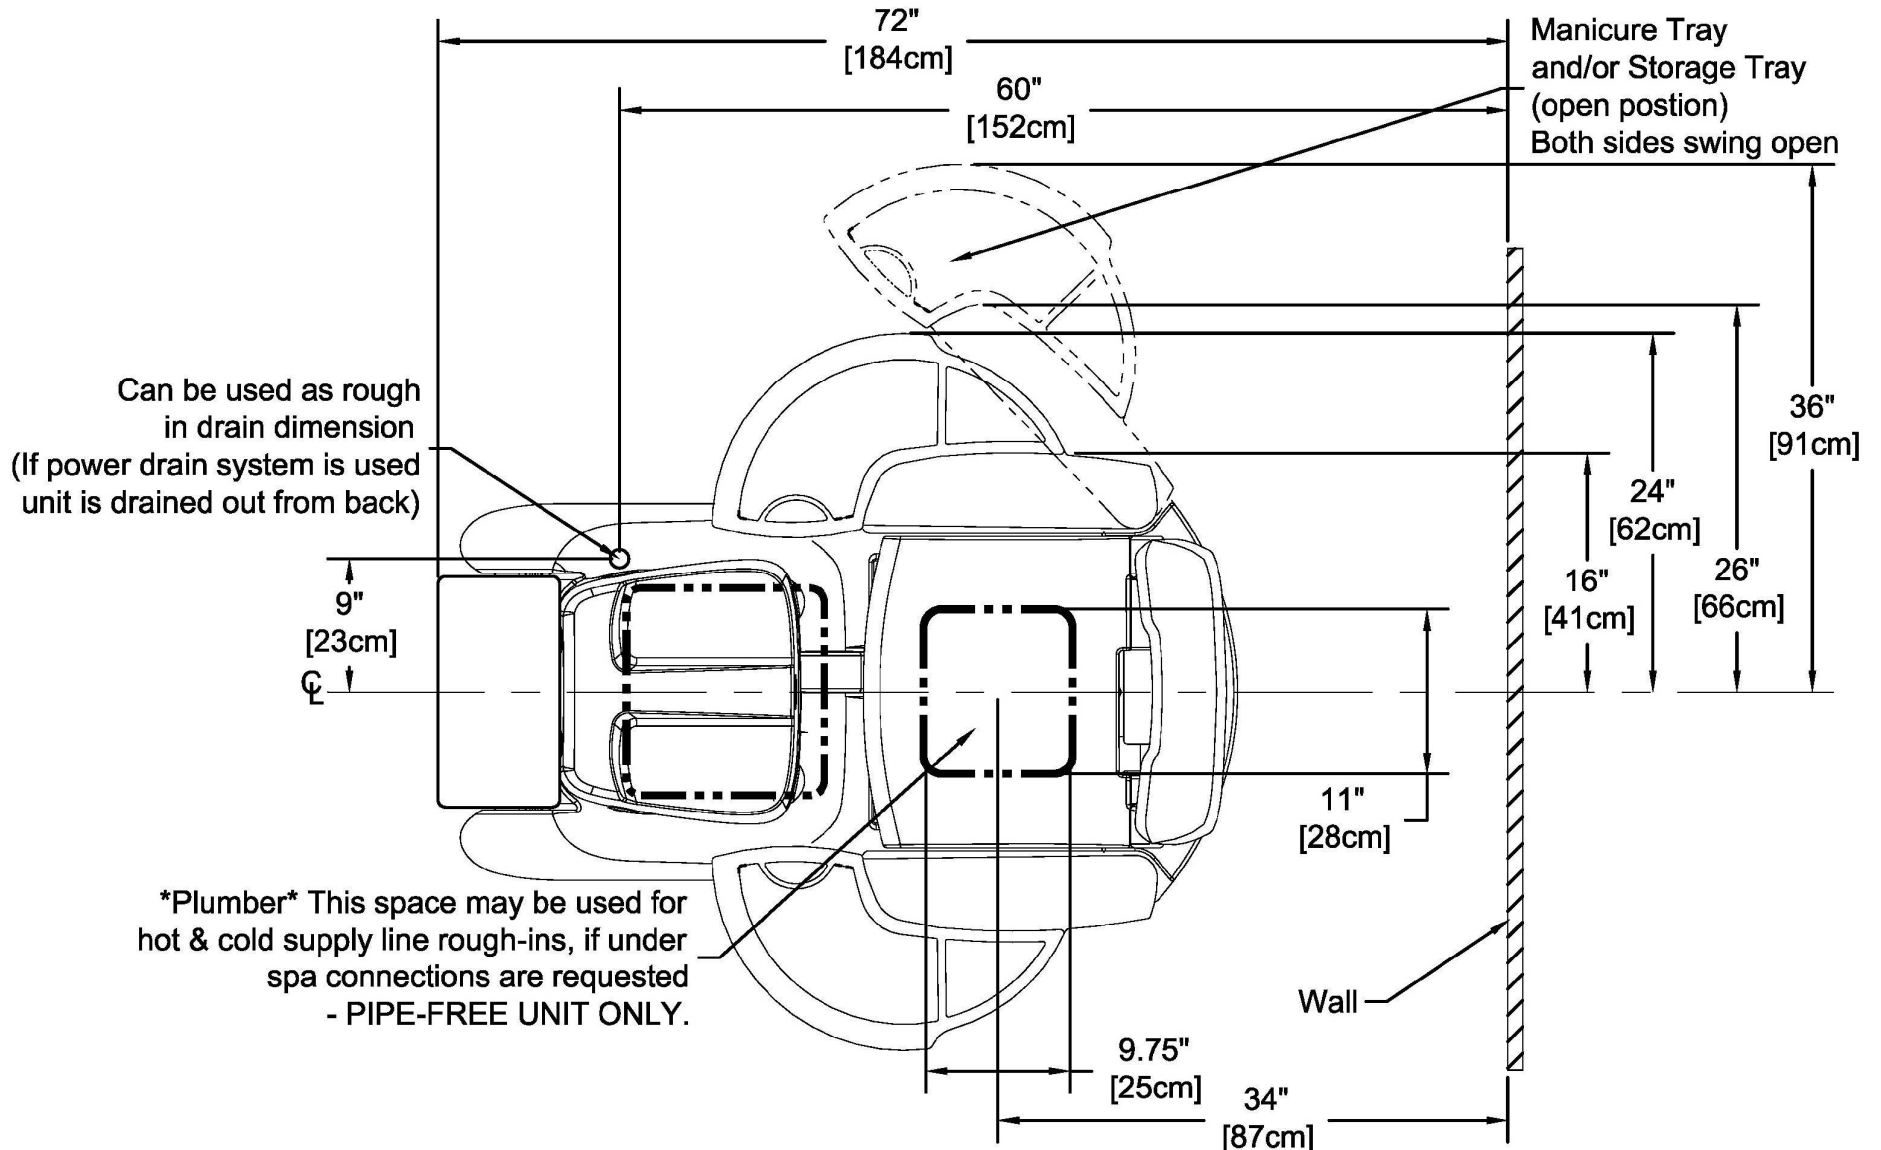

EUROPEAN TOUCH™

Solace Collection Whirlpool Pedicure Spa Traditional Whirlpool (with Jets) & Crystal Clean™ Pipe-Free® Dimensional Drawings

EUROPEAN TOUCH™

Solace Collection Whirlpool Pedicure Spa

Crystal Clean™ Pipe-Free® Dimensional Drawing

EUROPEAN TOUCH™

Solace Collection Whirlpool Pedicure Spa Traditional Whirlpool (with Jets) Dimensional Drawing